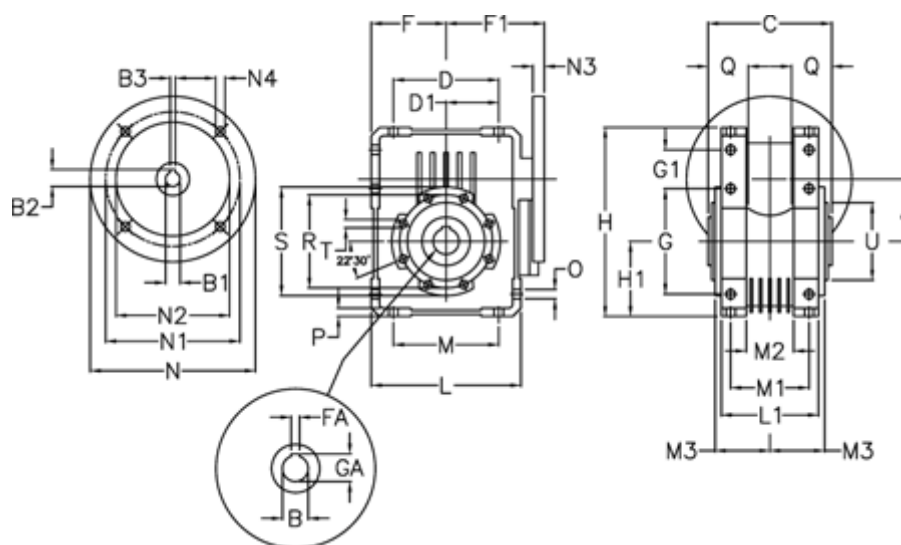

Article number: 392211005674016

Description: Worm Gear with Torque Limiter
W110 L1-U-56-P100 B5

Measures

A = 110.1	F = 125	L = 250	N2 = 180	T = M12x19
B = 42	F1 = 151	L1 = 143	N3 = 13	U = 130
B1 E7 = 28	FA = 12	M = 184	N4 = 13	
B2 = 31.3	G = 184	M1 = 115	O = 14	
B3 H9 = 8	G1 = 58	M2 = 69	P = 14	
C = 155	GA = 45.3	M3 = 73	Q = 45	
D = 174	H = 308	N = 250	R = 165	
D1 = 82	H1 = 125	N1 = 215	S = 200	